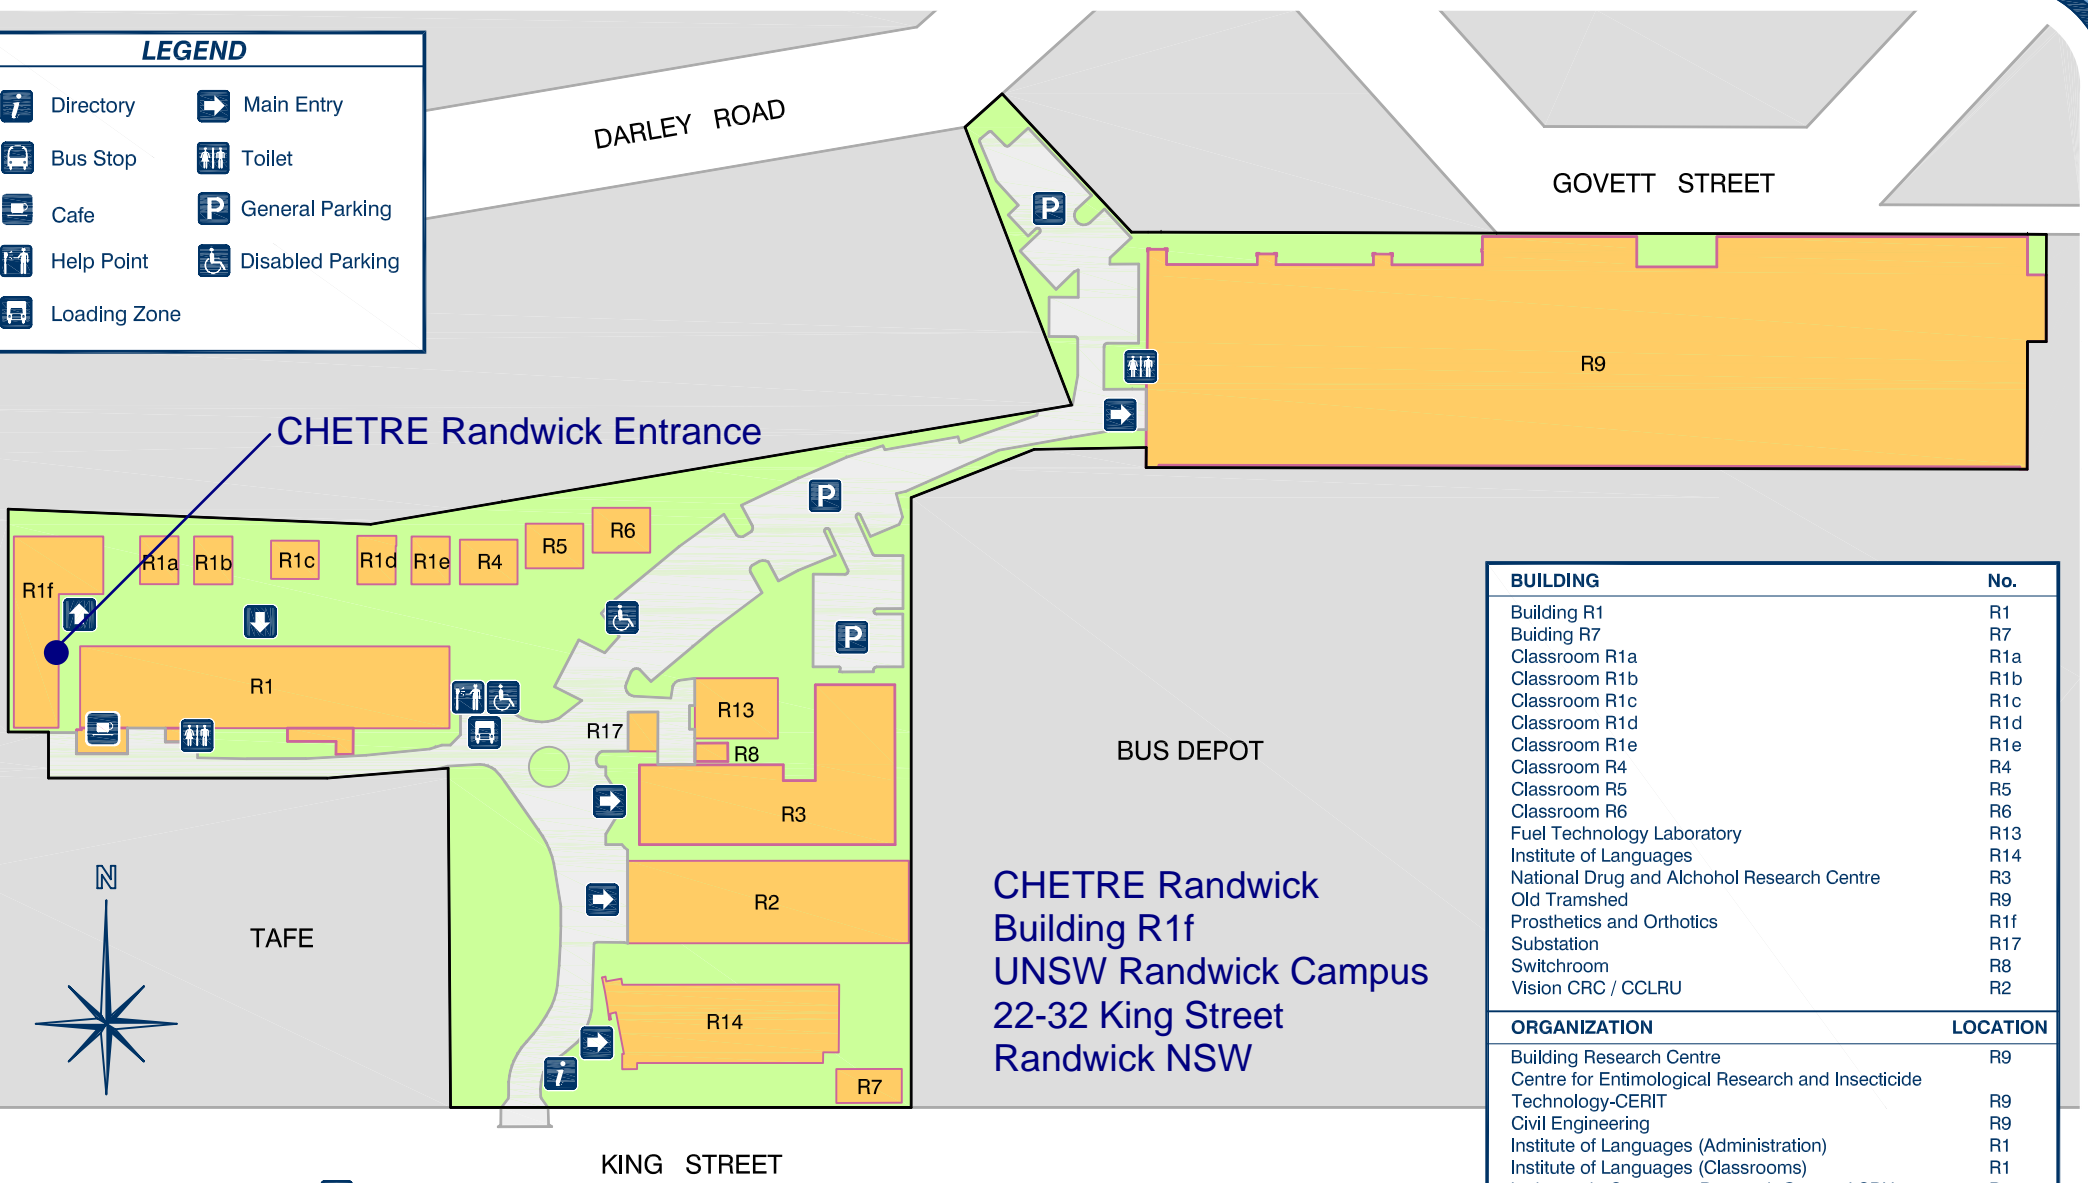

**LEGEND**

	Directory		Main Entry
	Bus Stop		Toilet
	Cafe		General Parking
	Help Point		Disabled Parking
	Loading Zone		

CHETRES Randwick Entrance

CHETRES Randwick  
 Building R1f  
 UNSW Randwick Campus  
 22-32 King Street  
 Randwick NSW

BUILDING	No.
Building R1	R1
Building R7	R7
Classroom R1a	R1a
Classroom R1b	R1b
Classroom R1c	R1c
Classroom R1d	R1d
Classroom R1e	R1e
Classroom R4	R4
Classroom R5	R5
Classroom R6	R6
Fuel Technology Laboratory	R13
Institute of Languages	R14
National Drug and Alcohol Research Centre	R3
Old Tramshed	R9
Prosthetics and Orthotics	R1f
Substation	R17
Switchroom	R8
Vision CRC / CCLRU	R2

ORGANIZATION	LOCATION
Building Research Centre	R9
Centre for Entomological Research and Insecticide Technology-CERIT	R9
Civil Engineering	R9
Institute of Languages (Administration)	R1
Institute of Languages (Classrooms)	R1
Lightweight Structures Research Centre -LSRU	R14
National Drug and Alcohol Research Centre - NDARC	R9
Petroleum Engineering	R3
Prosthetics and Orthotics Program	R13
University Press	R1f
U Committee	R9
Vision CRC / CCLRU	R1, R2